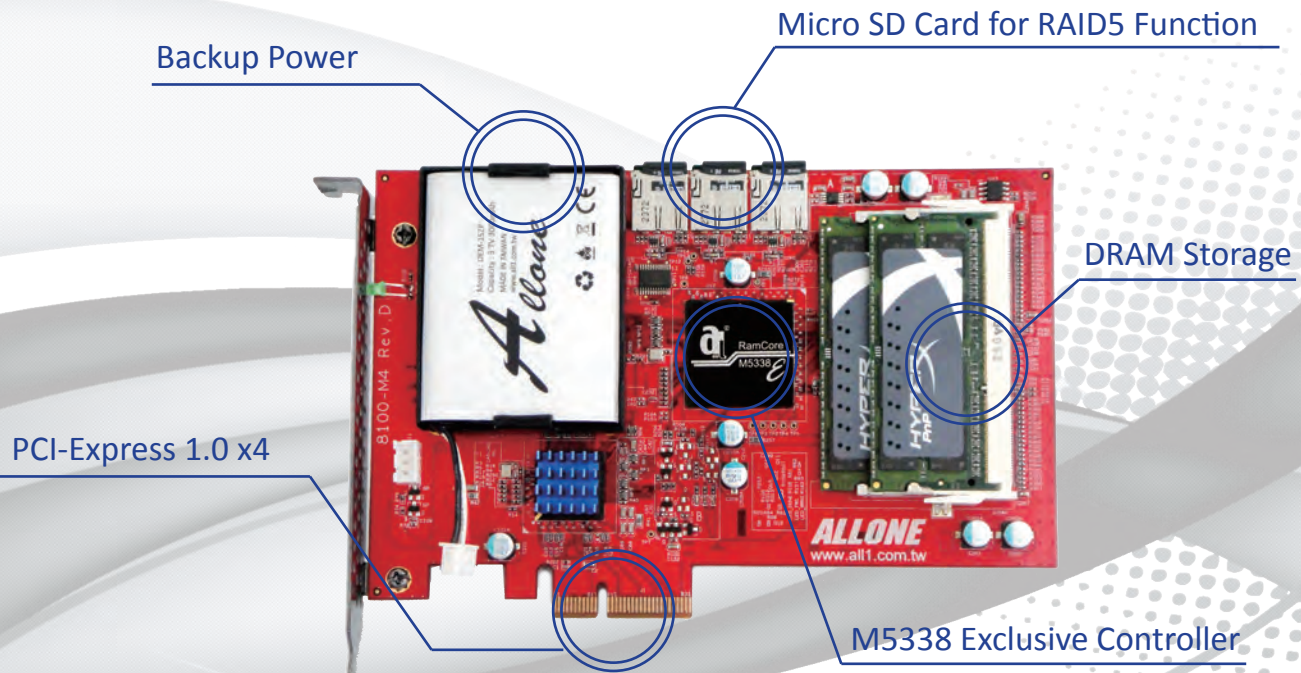

## Cloud Disk Drive IOI RAMDisk

#### PRODUCT OVERVIEW

ALLONE Cloud Disk Drive 101 is a DRAM based RAMDISK with exclusive controller technology, the best on sequential/random read/write capability. It is designed for critical operations where high speed data access, data analysis, super high IOPS, backup and data reliability are required, simply plug and play with minimum effort to maximize the performance, stability and efficiency of an existing storage solution.

#### MAIN FEATURES

- High IOPS : 500,000 IOPS at 512byte (random read)
- Backup & Restore : 48GB Micro SD cards which offer RAID 5 instant recovery protection
- Low Latency : 16.5us
- Low Power Consumption : Active 7.2W / Idle 5.8W
- Low Noise : Fanless solution
- Low Thermal Emitting : Surface temperature of controller 40°C to 45°C at full loading